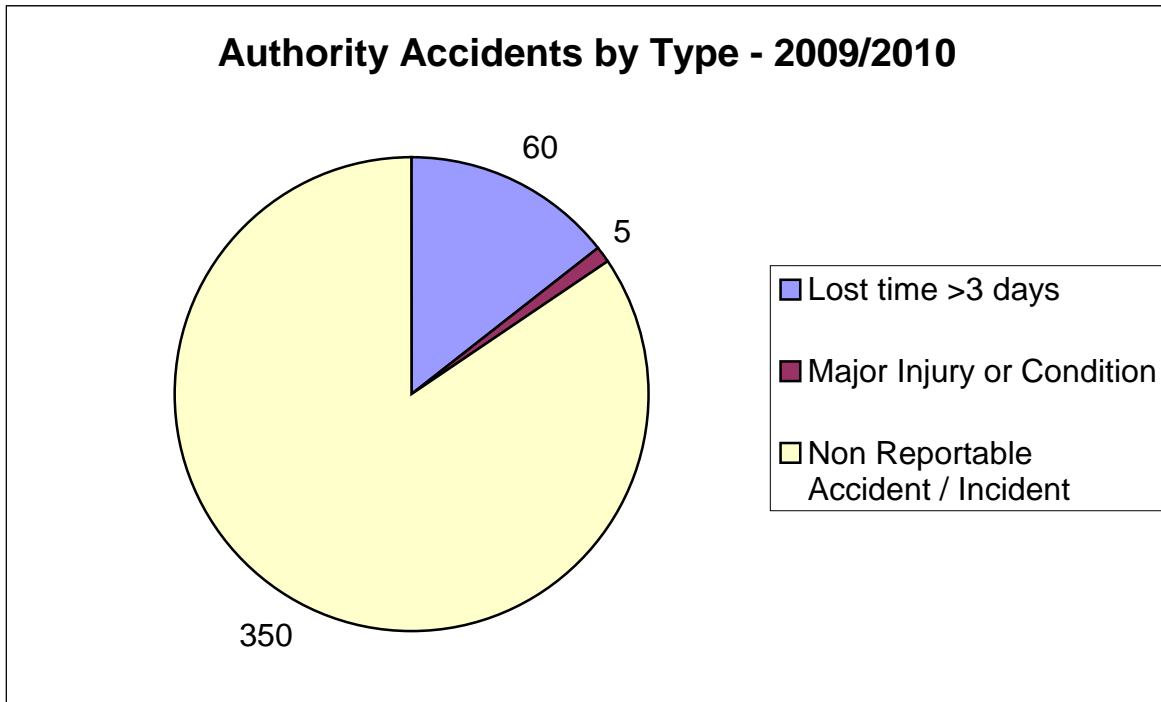

1 Whole Authority

(A)

(B)

2 Directorate Comparison

(C)

Key:

CECS – Chief Execs/Corporate Services
EDL – Education and Leisure
ENV – Environment
SS – Social Services