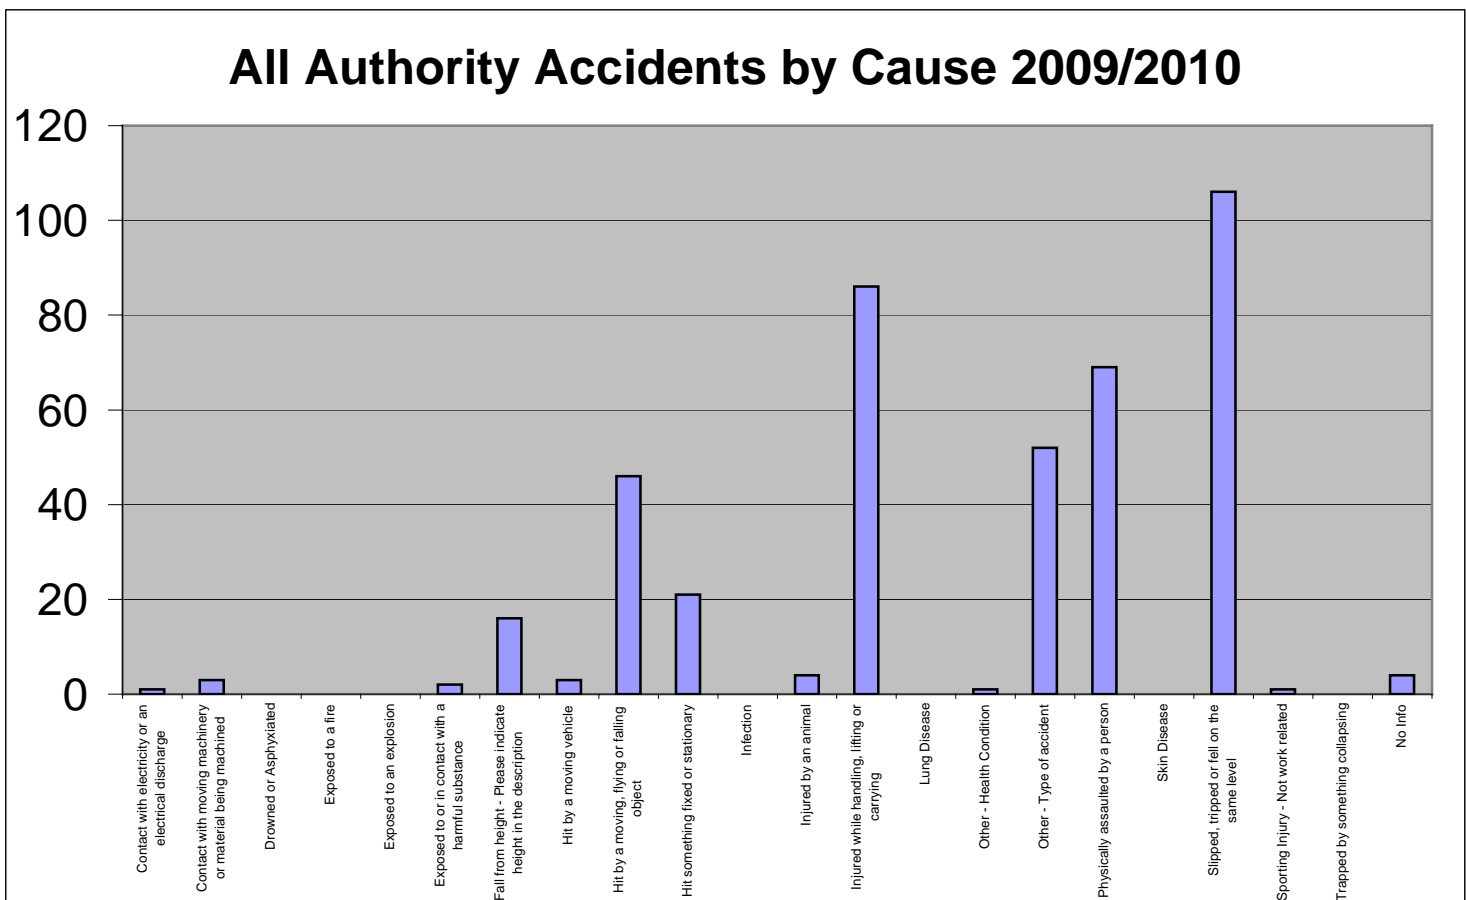

1 Whole Authority

(A)

(B)

2 Directorate Comparison

(C)

Key:

CECS – Chief Execs/Corporate Services
EDL – Education and Leisure
ENV – Environment
SS – Social Services