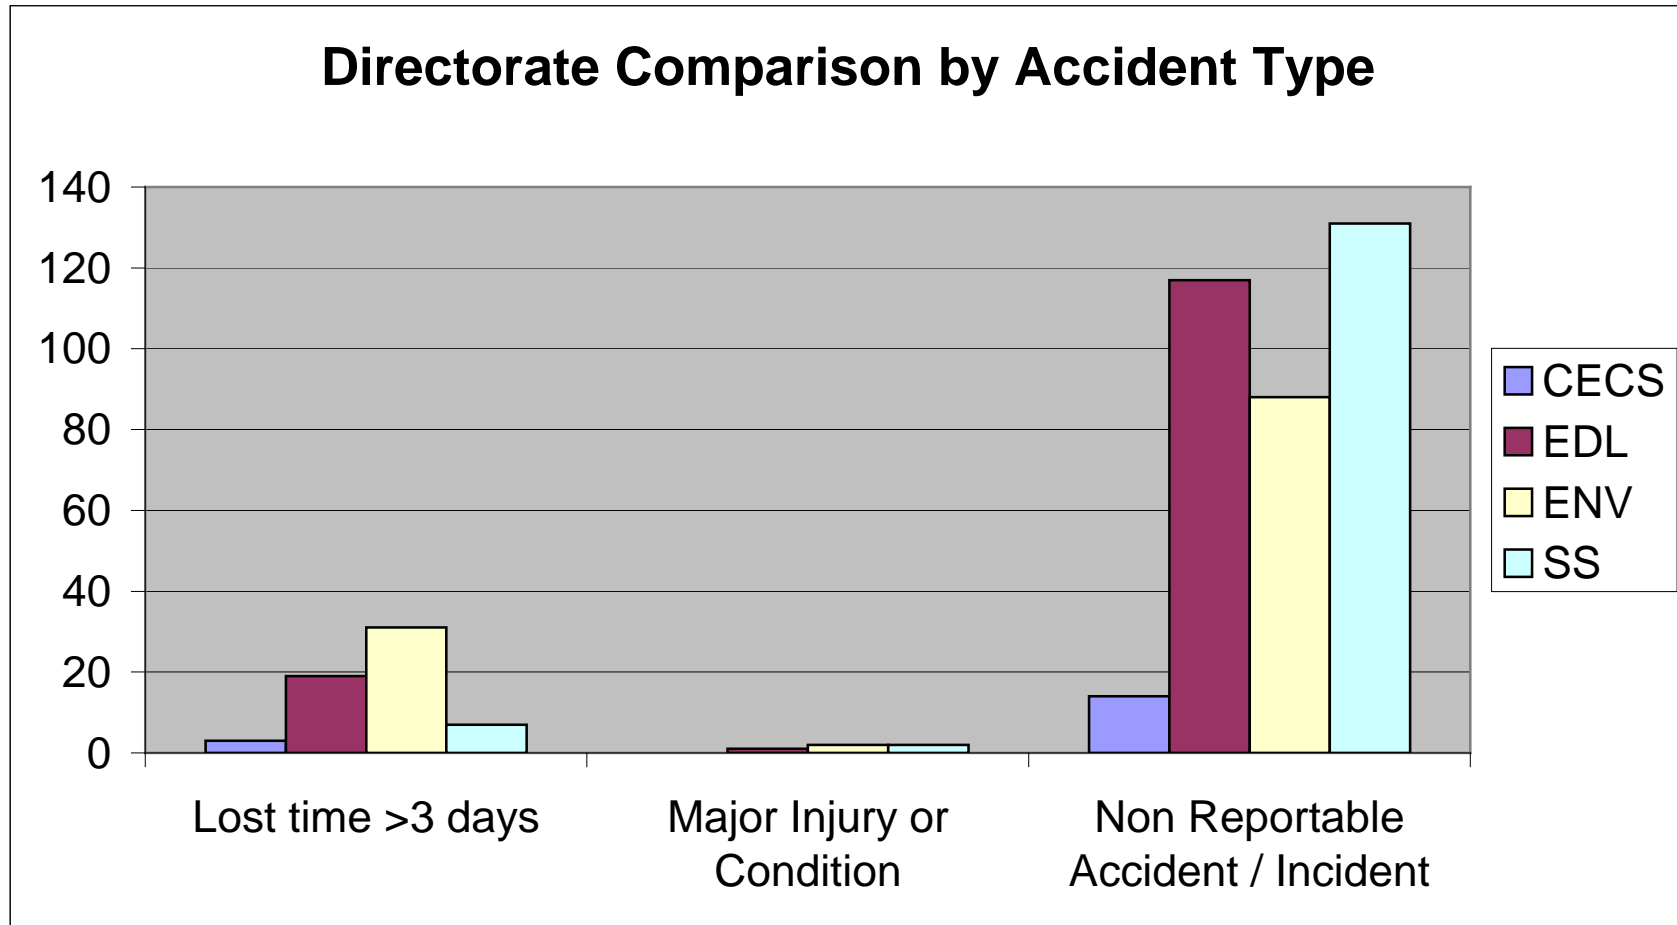

1 Whole Authority

(A)

(B)

2 Directorate Comparison

(C)

Key:

CECS – Chief Execs/Corporate Services
EDL – Education and Leisure
ENV – Environment
SS – Social Services